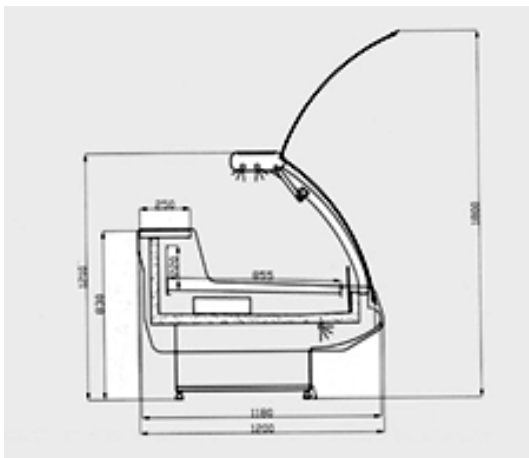

DELI CASE W-PVP

Meat, Deli, Cheese etc.

MODEL	DEMENTIONS	CAPACITY	VOLTAGE
W-12PVP	L48"xD34"xH46"	600Wt	115V/60Hz/8A
W-20PVP	L72"xD34"xH46"	1000Wt	115V/60Hz/10A
W-25PVP	L96"xD34"xH46"	1400Wt	115V/60Hz/15A